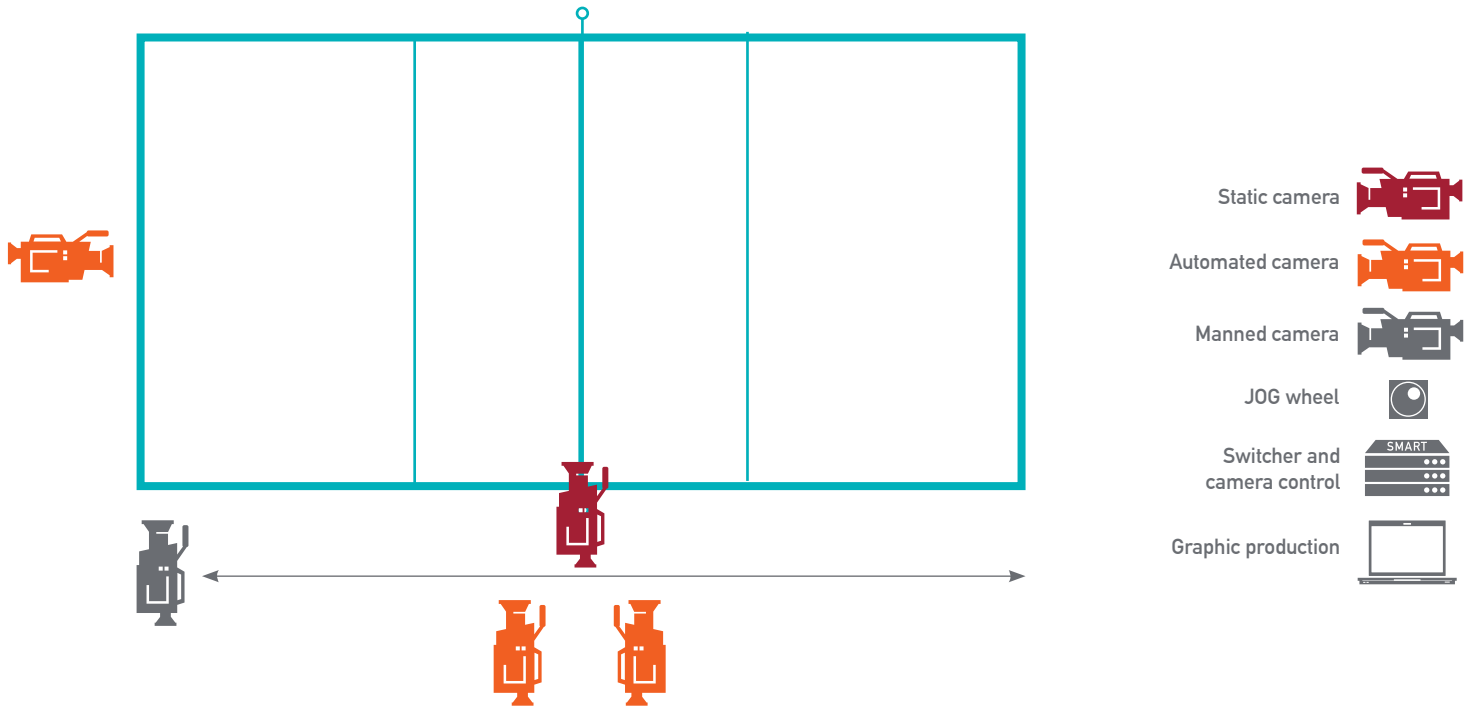

VOLLEYBALL SMART Production

THE COURT

THE CONTROL ROOM

HD-SDI Output with embedded audio - can also be transcoded

4 OPERATORS

DIRECTOR

- ◆ **Operator one:** cuts cameras and manages replays
- ◆ **Operator two:** remote camera operator and assists with replays
- ◆ **Operator three:** Remote camera operator and graphics operator
- ◆ **Operator four:** camera operator