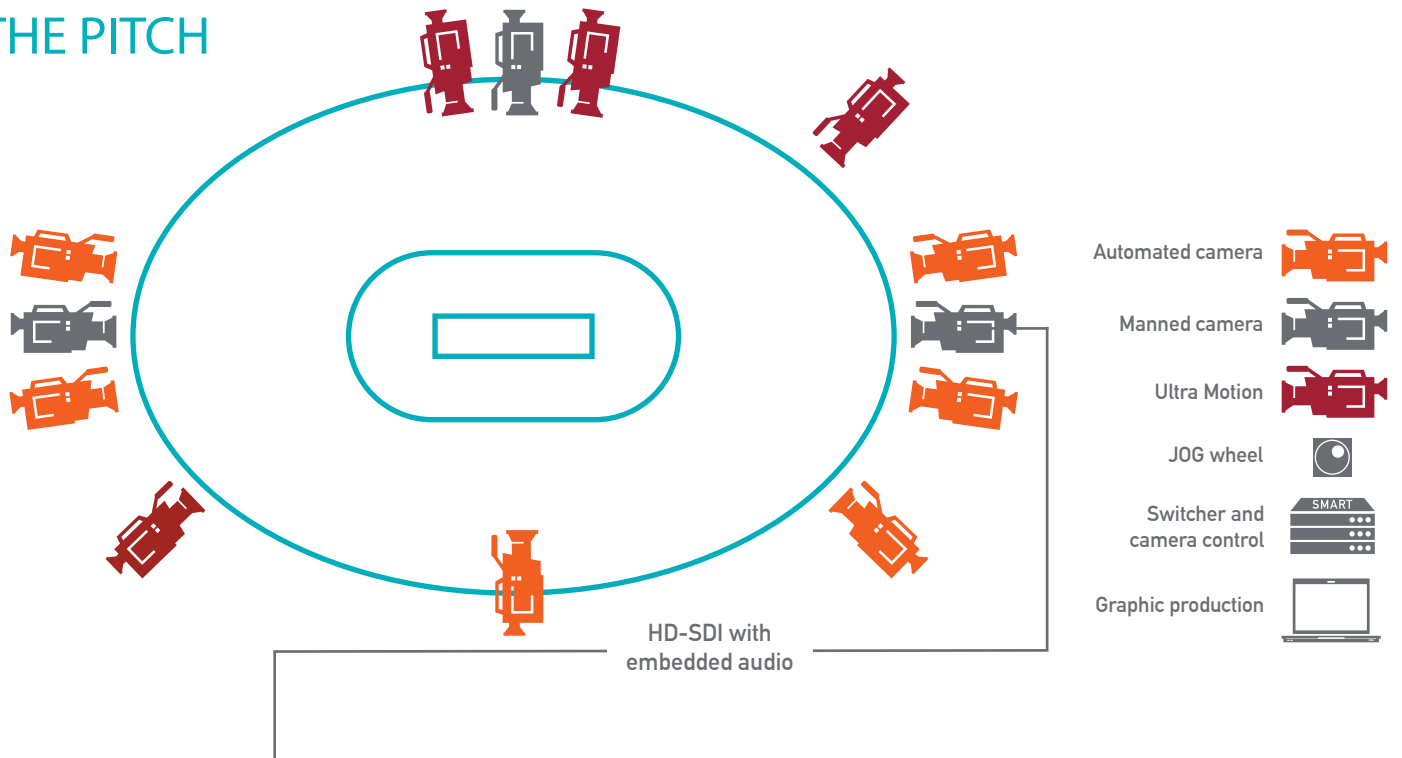

CRICKET SMART Production

THE PITCH

THE CONTROL ROOM

HD-SDI Output with embedded audio - can also be transcoded

6 OPERATORS

DIRECTOR/VISION MIXER
CAMERAMEN X 3
REMOTE CAMERA OPERATOR
REPLAY/GRAPHICS OPERATOR