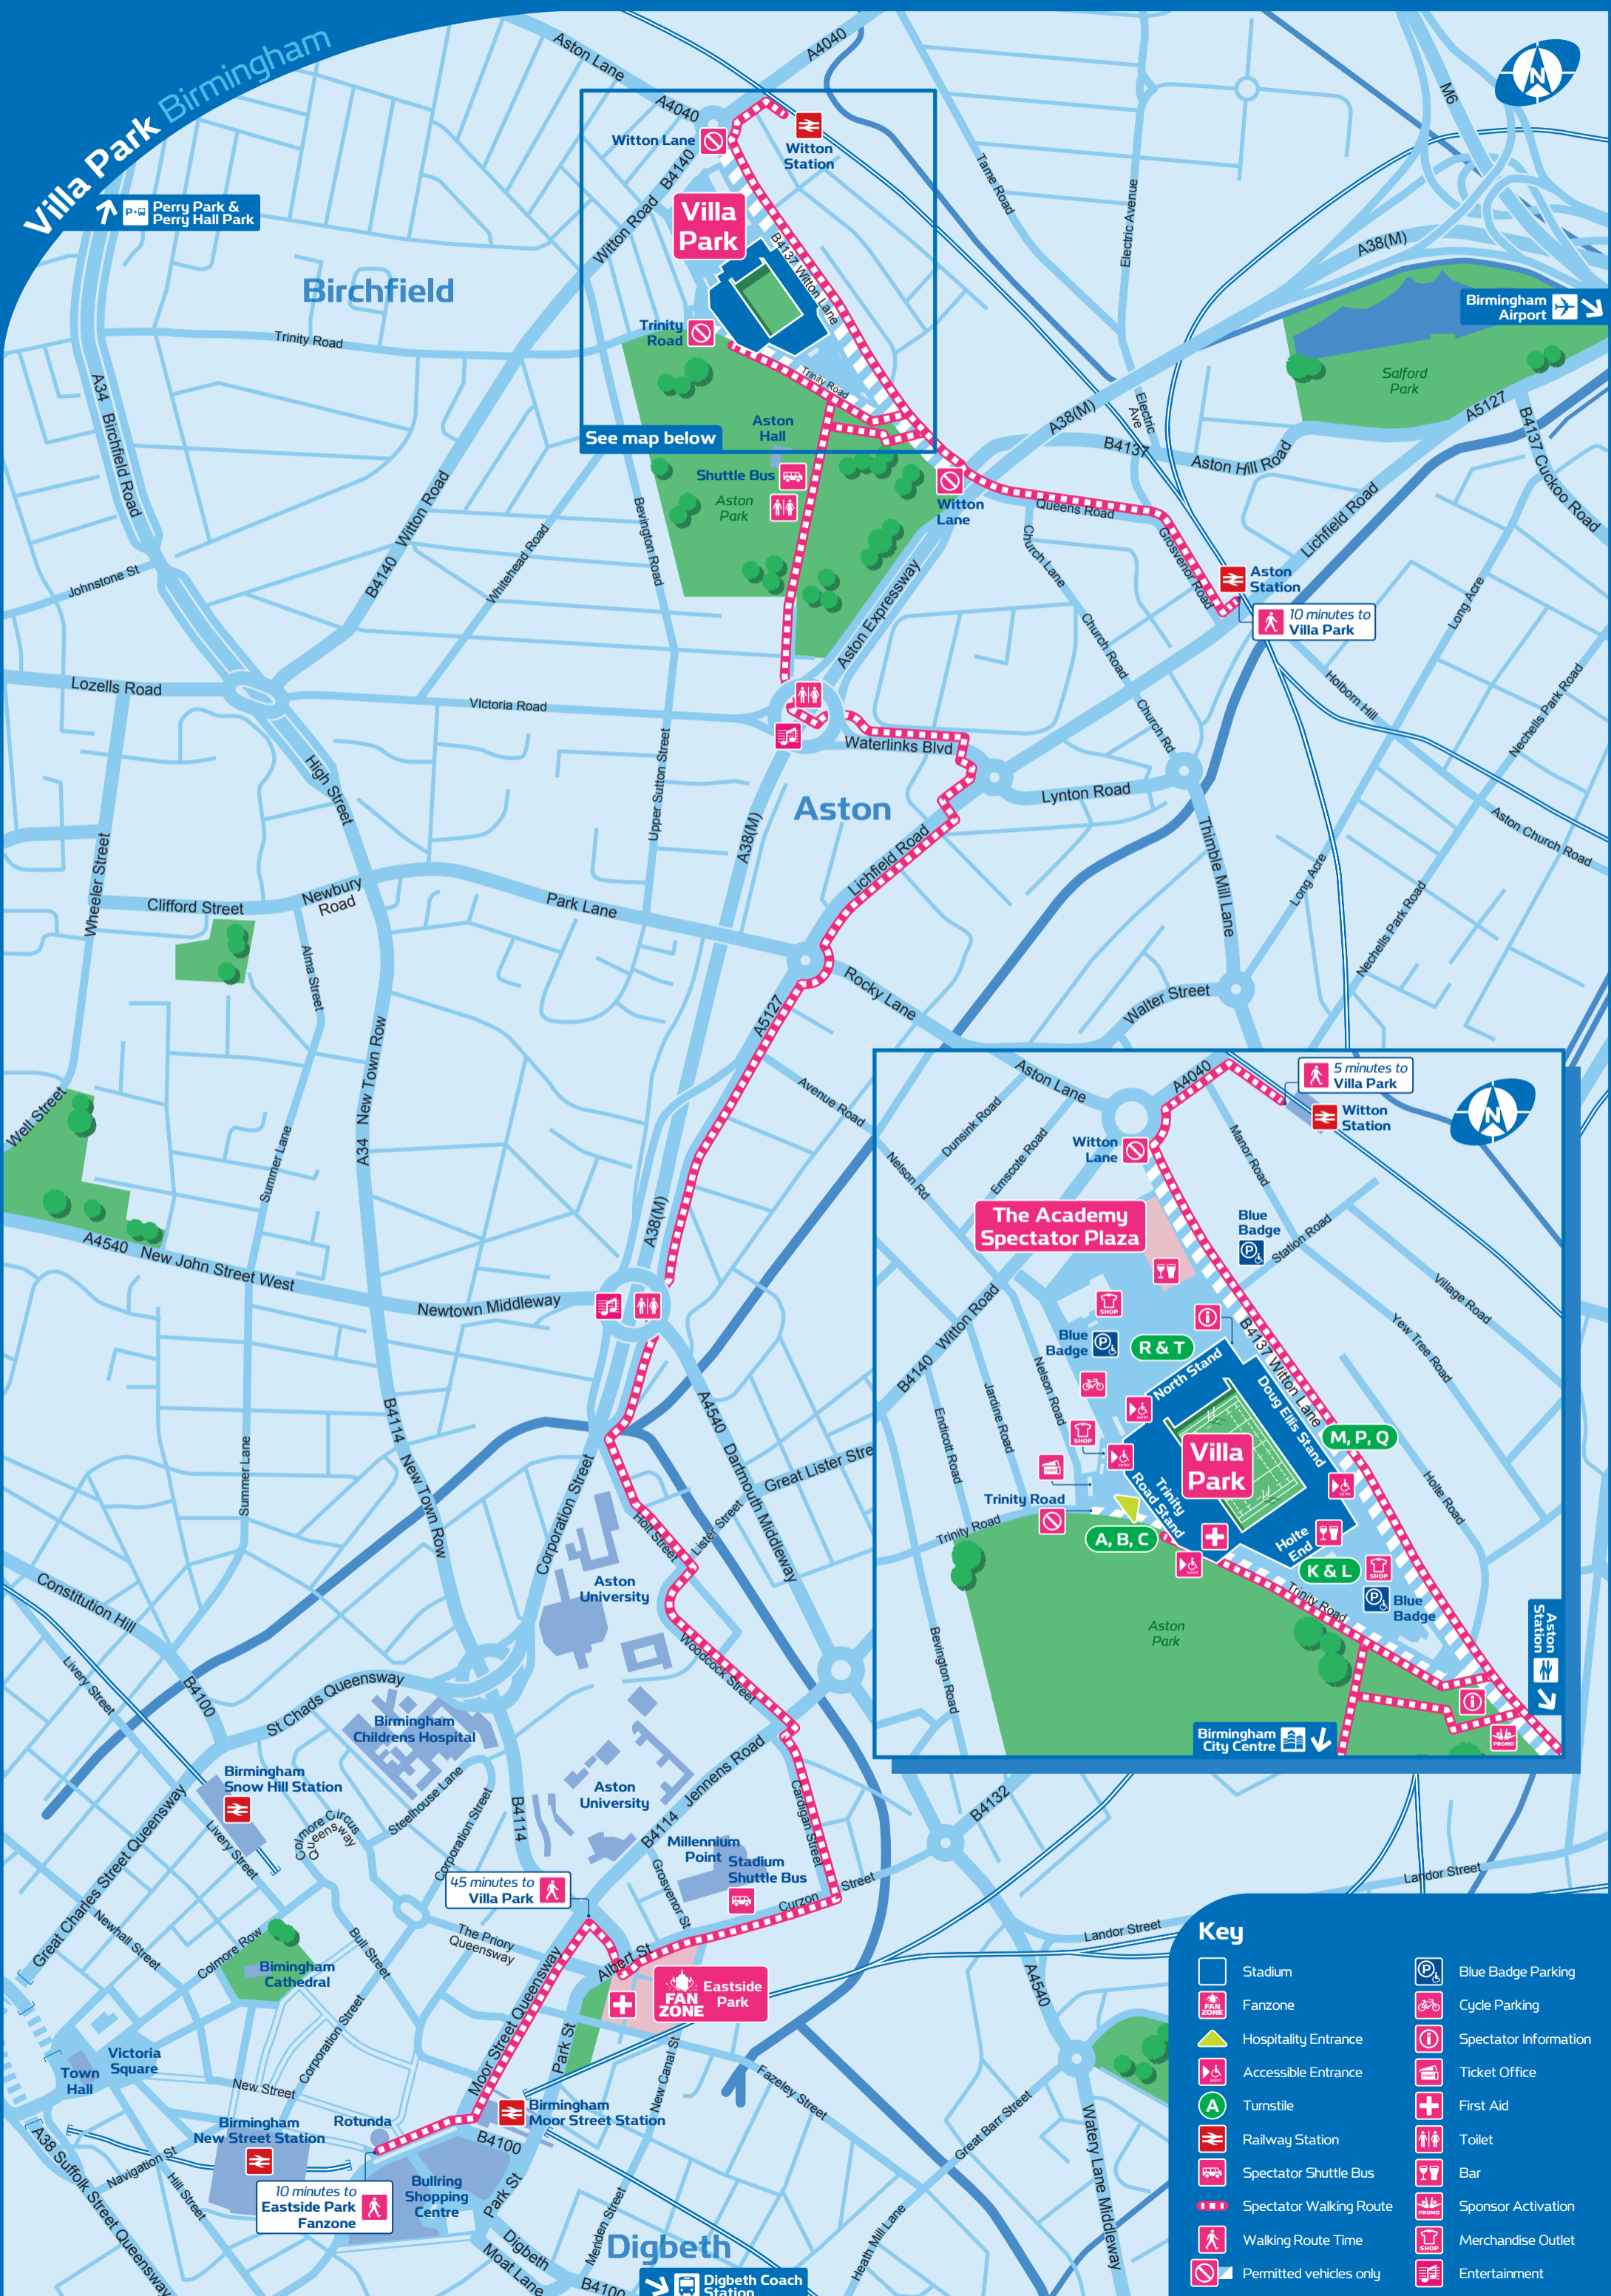

Villa Park Birmingham

Villa Park

Witton Lane
Witton Station
Trinity Road
Aston Hall
Shuttle Bus
Aston Park
Witton Lane

See map below

The Academy Spectator Plaza

Witton Lane
Witton Station
Blue Badge Parking
R & T
North Stand
Doug Ellis Stand
Villa Park
Road Stand
Trinity Road
Aston Park
Birmingham City Centre

5 minutes to Villa Park
Witton Station

- ### Key
- Stadium
 - Fanzone
 - Hospitality Entrance
 - Accessible Entrance
 - Turnstile
 - Railway Station
 - Spectator Shuttle Bus
 - Spectator Walking Route
 - Walking Route Time
 - Permitted vehicles only
 - Blue Badge Parking
 - Cycle Parking
 - Spectator Information
 - Ticket Office
 - First Aid
 - Toilet
 - Bar
 - Sponsor Activation
 - Merchandise Outlet
 - Entertainment